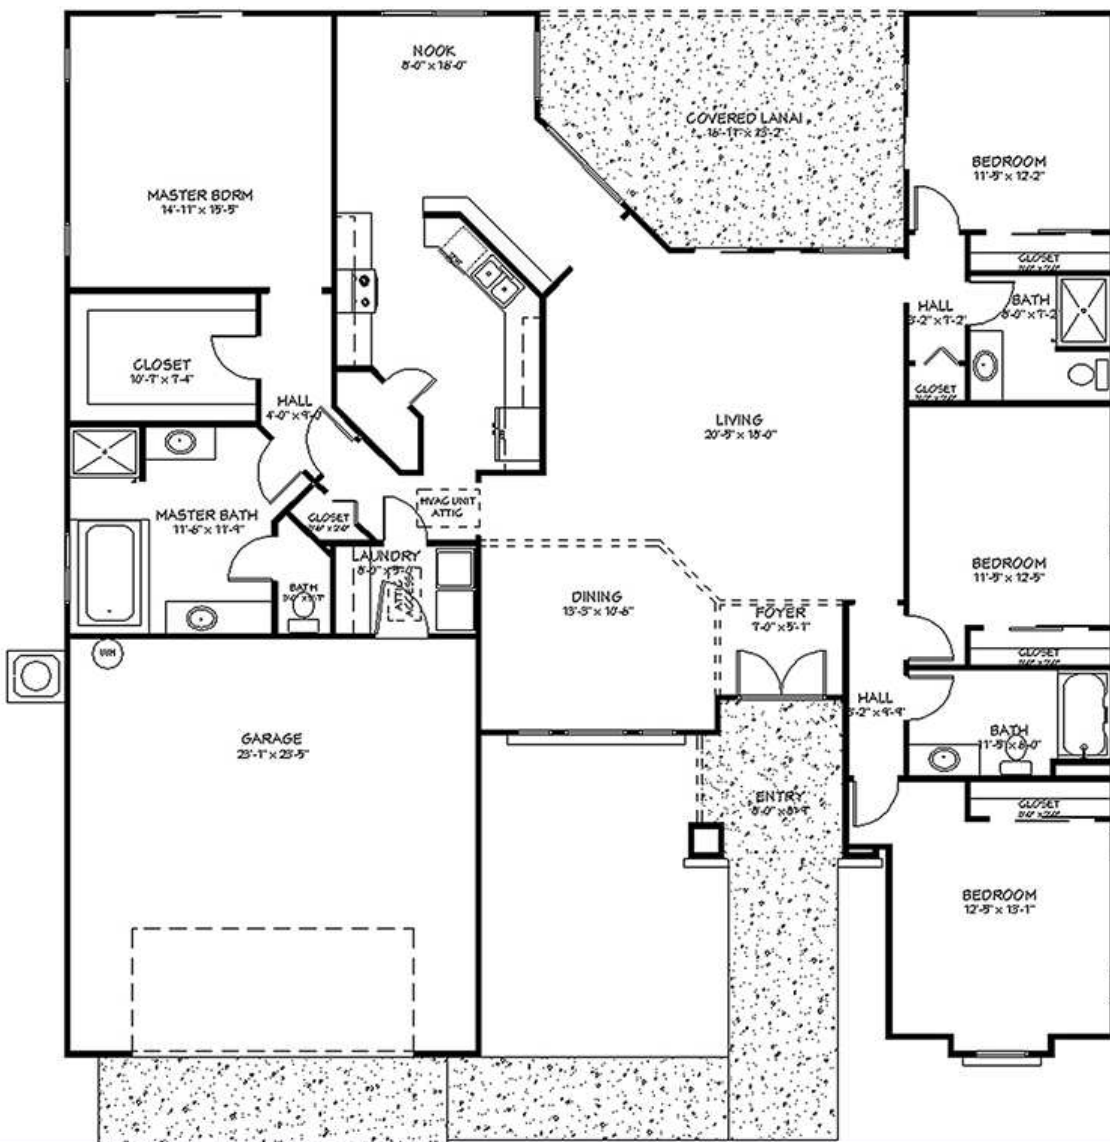

Lucera - Plan Detail

Lucera

2372 Sq. Ft. - 4 Bedrooms 3 Baths